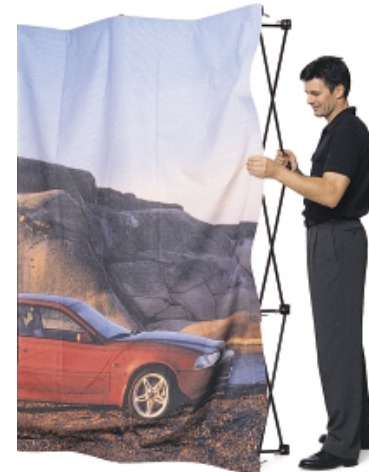

speedy marketing with Expand BigFabric

2x3 squares | 1500x2250 mm
 3x3 squares | 2250x2250 mm
 4x3 squares | 3000x2250 mm
 5x3 squares | 3750x2250 mm

Expand BigFabric is probably one of the fastest ways to create the right impression. In less than a minute you can set up a 3x3 picture wall with a surface area of more than five square metres.

The printed fabric is fixed on the structure, even when the display is folded and stored in the transport bag. When the display is set up by fastening the tension hooks mounted on the structure, the fabric is stretched out to a smooth surface.

Expand BigFabric is also available with loop nylon fabric in grey, blue and black. Pictures, posters or even lightweight products can be attached to the fabric using self-adhesive fixing discs.

The Expand BigFabric structure comes with or without fabric covering the ends. The width is between two and five squares, the height is normally three squares, equal to 2250 mm.