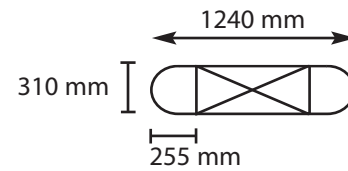

## Network - Foot-prints

Inner radius 1770 mm  
Outer radius 2080 mm

TEME DISPLAY LIMITED  
21 The Oaklands,  
Tenbury Wells, Worcestershire, WR15 8FB  
T: 01584 811954 F: 01584 811984  
E: enquiries@temedisplay.co.uk  
W: www.temedisplay.co.uk