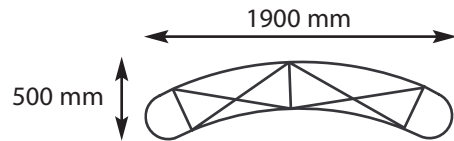

## Network - Foot-prints

Inner radius 1770 mm  
Outer radius 2080 mm

TEME DISPLAY LIMITED  
21 The Oaklands,  
Tenbury Wells, Worcestershire, WR15 8FB  
T: 01584 811954 F: 01584 811984  
E: enquiries@temedisplay.co.uk  
W: www.temedisplay.co.uk