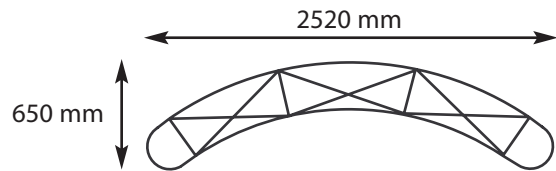

## Network - Foot-prints

Inner radius 1770 mm  
Outer radius 2080 mm

TEME DISPLAY LIMITED  
21 The Oaklands,  
Tenbury Wells, Worcestershire, WR15 8FB  
T: 01584 811954 F: 01584 811984  
E: enquiries@temedisplay.co.uk  
W: www.temedisplay.co.uk