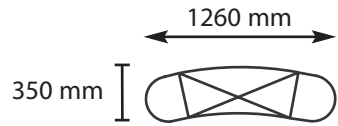

## Network - Foot-prints

Inner radius 1770 mm  
Outer radius 2080 mm

TEME DISPLAY LIMITED  
21 The Oaklands,  
Tenbury Wells, Worcestershire, WR15 8FB  
T: 01584 811954 F: 01584 811984  
E: enquiries@temedisplay.co.uk  
W: www.temedisplay.co.uk