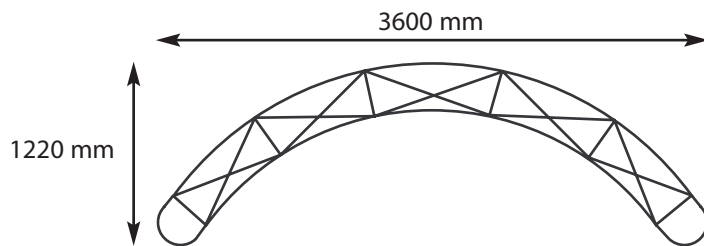

## Network - Foot-prints

Inner radius 1770 mm  
Outer radius 2080 mm

TEME DISPLAY LIMITED  
21 The Oaklands,  
Tenbury Wells, Worcestershire, WR15 8FB  
T: 01584 811954 F: 01584 811984  
E: enquiries@temedisplay.co.uk  
W: www.temedisplay.co.uk