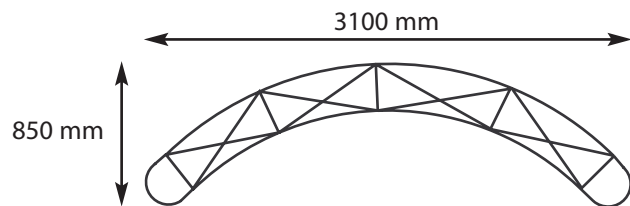

## Network - Foot-prints

Inner radius 1770 mm  
Outer radius 2080 mm

TEME DISPLAY LIMITED  
21 The Oaklands,  
Tenbury Wells, Worcestershire, WR15 8FB  
T: 01584 811954 F: 01584 811984  
E: enquiries@temedisplay.co.uk  
W: www.temedisplay.co.uk