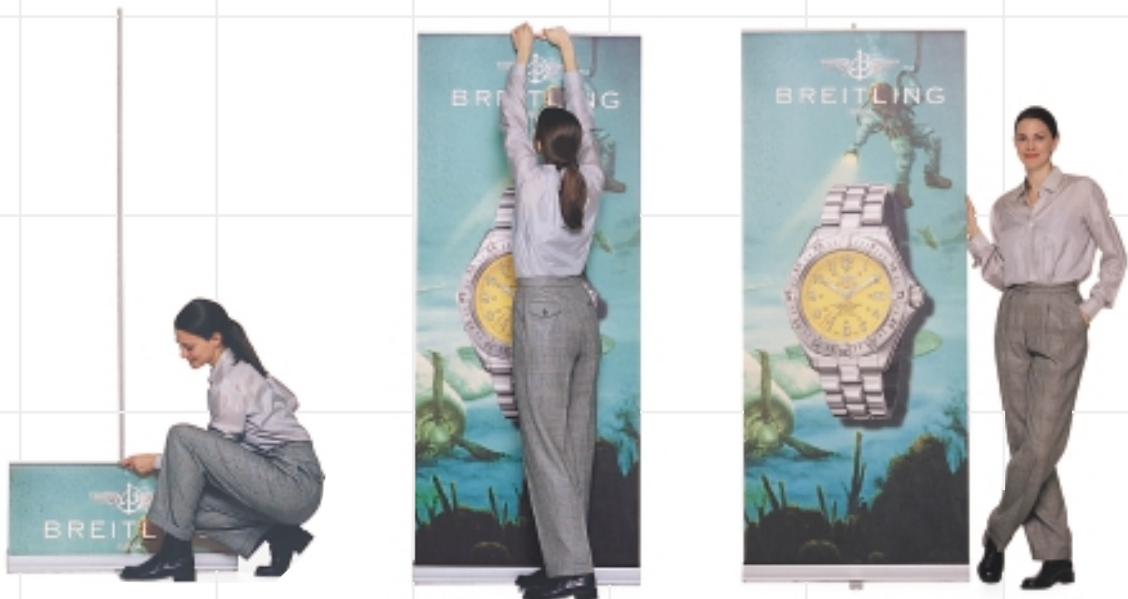

# it couldn't be any simpler

Expand QuickScreen means immediate marketing. Present your message anywhere within 30 seconds. The digitally printed and laminated image provides outstanding quality. The image area is 850 mm or 1000 mm wide, and each width is available in heights of 2000 mm or 2180 mm. Use Expand QuickScreen individually, or place several units beside each other to create a picture wall as wide as you wish. Images can easily be replaced. Expand QuickScreen is delivered in a padded nylon bag, which is discreet and easy to carry. It weighs less than 5 kilograms and is accepted as carry-on luggage by airlines.